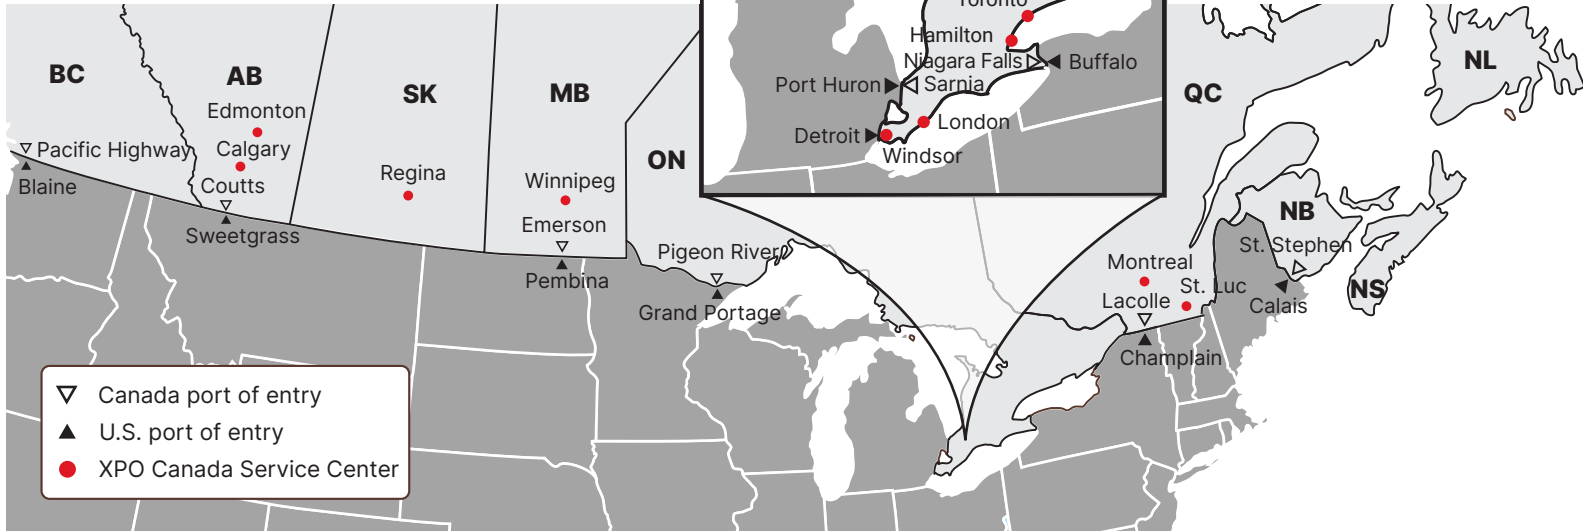

US – Canada

Cross-border Map

US ORIGIN MARKETS	DESTINATION	BORDER CROSSING	CBSA PORT CODE
Eastern U.S.	Hamilton, ON	Niagara Falls, ON	0427
Eastern U.S.	London, ON	Niagara Falls, ON	0427
Eastern U.S.	Scarborough, ON	Niagara Falls, ON	0427
Eastern U.S.	Toronto, ON	Niagara Falls, ON	0427
Eastern U.S.	Windsor, ON	Niagara Falls, ON	0427
Entire U.S.	Halifax, NS	St. Stephen, NB	0231
Entire U.S.	St. John, NB	St. Stephen, NB	0231
Entire U.S.	Thunder Bay, ON	Emerson, MB	0502
Entire U.S.	Vancouver, BC	Pacific Highway, BC	0813
Entire U.S.	Winnipeg, MB	Emerson, MB	0502
Eastern & Midwest U.S.	Edmonton, AB	Emerson, MB	0502
Eastern & Midwest U.S.	Calgary, AB	Emerson, MB	0502
Eastern & Midwest U.S.	Regina, SK	Emerson, MB	0502
Midwest & Western U.S.	Hamilton, ON	Windsor, ON	0453
Midwest & Western U.S.	London, ON	Sarnia, ON	0440
Midwest & Western U.S.	Scarborough, ON	Windsor, ON	0453
Midwest & Western U.S.	Toronto, ON	Windsor, ON	0453
Midwest & Western U.S.	Windsor, ON	Windsor, ON	0453
Western U.S.	Calgary, AB	Coutts, AB	0705
Western U.S.	Edmonton, AB	Coutts, AB	0705
Western U.S.	Regina, SK	Coutts, AB	0705
EXCEPTIONS			
US ORIGIN MARKETS	DESTINATION	BORDER CROSSING	CBSA PORT CODE
Alabama, North Carolina, South Carolina, Georgia, Tennessee, Florida	Hamilton, ON Scarborough, ON Toronto, ON	Windsor, ON	0453
El Paso, TX	Edmonton, AB Calgary, AB	Coutts, AB	0705

Entire U.S.

Entire Quebec

Call Customs Resource Center to determine port - 800-342-7618