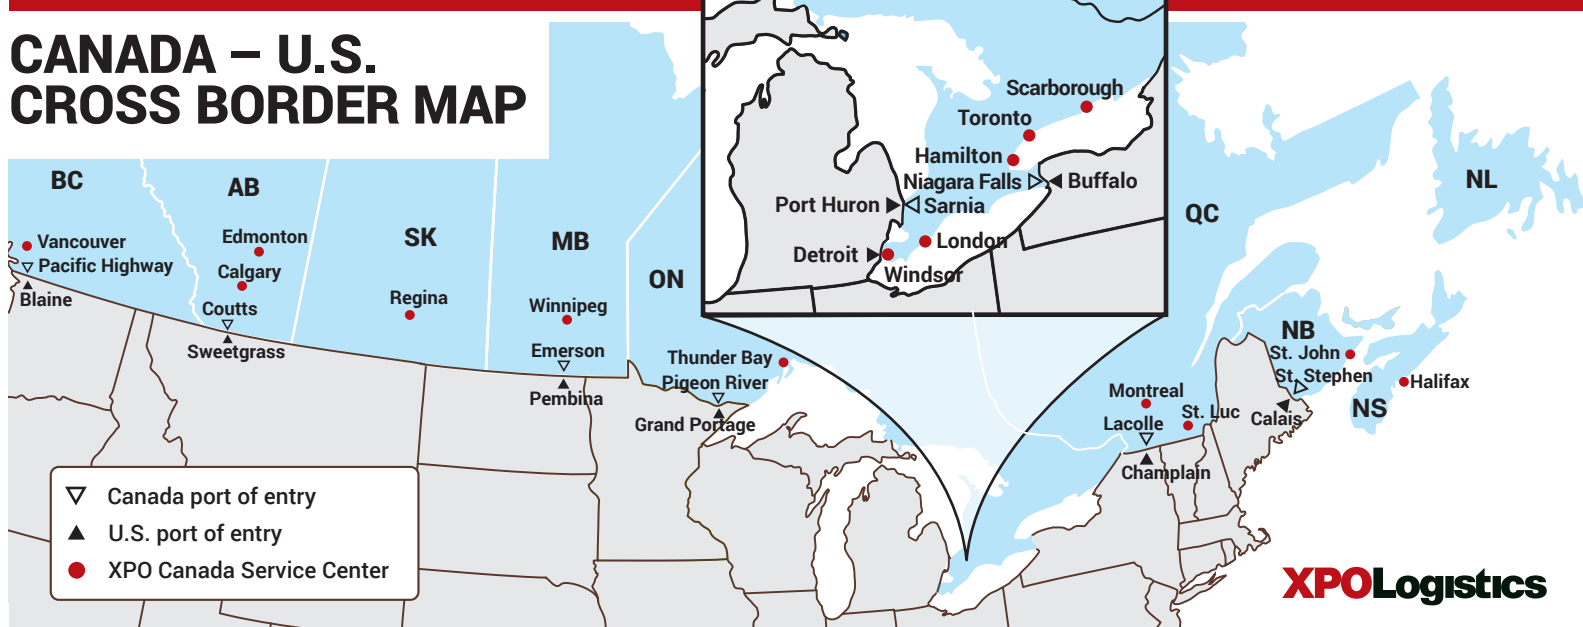

CANADA – U.S. CROSS BORDER MAP

CA ORIGIN MARKETS*	DESTINATION	BORDER CROSSING	CBP PORT CODE
Alberta & Saskatchewan	Western U.S.	Sweetgrass, MT	3310
Alberta & Saskatchewan	Midwest U.S. & Eastern U.S.	Pembina, ND	3401
Hamilton, ON	Midwest & Western U.S.	Port Huron, MI	3802
Hamilton, ON	Eastern U.S.	Buffalo, NY (Lewiston Bridge)	0901
London, ON	Midwest & Western U.S.	Detroit, MI	3801
London, ON	Eastern U.S.	Buffalo, NY (Lewiston Bridge)	0901
Maritimes	Entire U.S.	Calais, ME	0115
Montreal, QC	Midwest & Western U.S.	Detroit, MI	3801
Montreal, QC	Eastern U.S.	Champlain, NY	0712
Scarborough, ON	Midwest & Western U.S.	Port Huron, MI	3802
Scarborough, ON	Eastern U.S.	Buffalo, NY (Lewiston Bridge)	0901
St. Luc, QC	Midwest & Western U.S.	Detroit, MI	3801
St. Luc, QC	Eastern U.S.	Champlain, NY	0712
Thunder Bay, ON	Entire U.S.	Grand Portage, MN	3613
Toronto, ON	Eastern U.S.	Buffalo, NY (Lewiston Bridge)	0901
Toronto, ON	Midwest & Western U.S.	Port Huron, MI	3802
Vancouver, BC	Entire U.S.	Blaine, WA	3004
Windsor, ON	Eastern U.S.	Buffalo, NY (Lewiston Bridge)	0901
Windsor, ON	Midwest & Western U.S.	Detroit, MI	3801
Winnipeg, MB.	Entire U.S.	Pembina, ND	3401

*EXCEPTIONS

CA ORIGIN MARKETS*	DESTINATION	BORDER CROSSING	CBP PORT CODE
Hamilton, ON	Pittsburgh, PA and West Virginia	Port Huron, MI	3802
London, ON	Pittsburgh, PA and West Virginia	Detroit, MI	3801
Montreal, QC	Phoenix, Az, ColoradoSprings,CO, Grand Junction, CO, Las Vegas, NV, and Casper, WY service areas	Champlain, NY	0712
Montreal, QC	Charleston, WV service area	Detroit, MI	3801
Scarborough, ON	West Virginia	Port Huron, MI	3802
St. Luc, QC	Phoenix, AZ, Calexico, CA, Colorado Springs, CO, Grand Junction, CO, Las Vegas, NV, and Casper, WY service areas	Champlain, NY	0712
St. Luc, QC	Huntington and Charleston, WV service areas	Detroit, MI	3801
Toronto, ON	Bangor, ME service area and West Virginia	Port Huron, MI	3802
Windsor, ON	Aliquippa, PA and Pittsburgh, PA service areas and West Virginia	Detroit, MI	3801